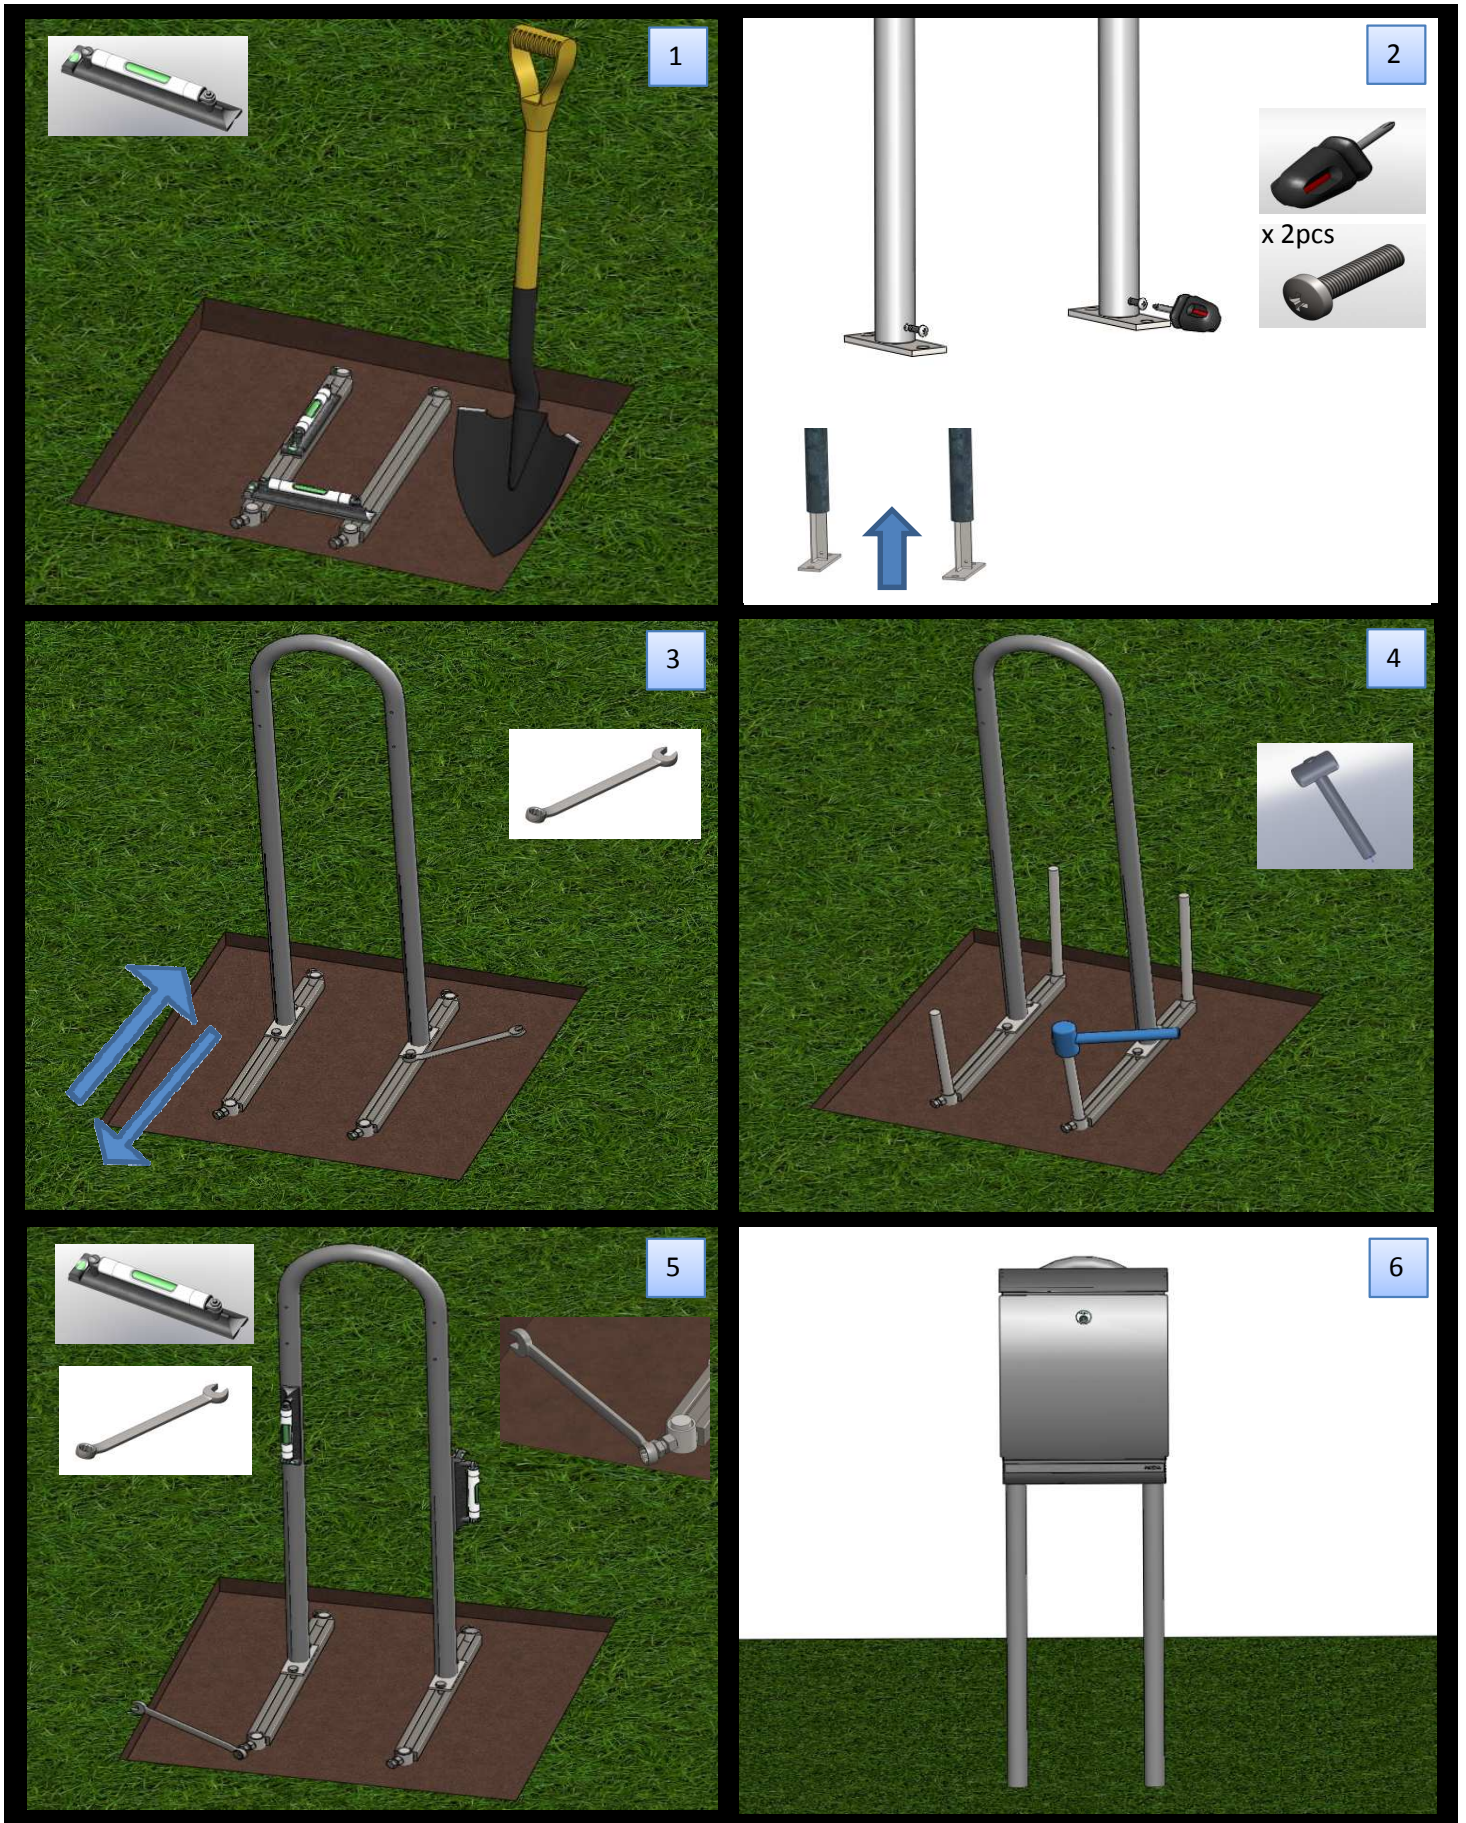

MOUNTING INSTRUCTION FOR MOUNTING MEFA 22 WITH MEFA EASY MOUNTING. *MEFA EASY MOUNTING IS TO BE BOUGHT SEPARATELY*

ME-FA A/S
Skagensgade 1
DK - 2630 Taastrup

Phone +45 46193500

www.me-fa.com

ME|FA